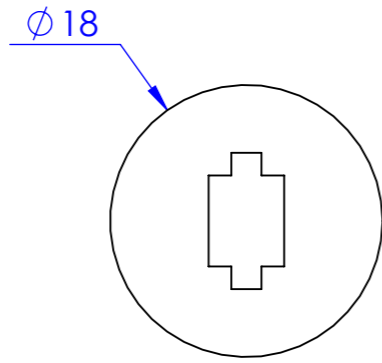

Dimensions

Available Colour Temperatures:
2200K, 2700K, 3000K, 4000K, 6500K

20m Maximum (Powered from One End)

Compatible Accessories

Bracket UA49339

Feeder Cap UA49339

Clip UA49436

End Cap UA49447

TOLERANCES:
DIMENSIONS IN MM
UNLESS OTHERWISE STATED

DIMENSIONS +/- 0.5mm
ANGLE +/- 0.5°

SHEET SIZE: A3
SCALE: 2:1

CUSTOMER: ENTER CUSTOMER
JOB REFERENCE: ENTER CRM#
QTY: ENTER QUANTITY

REQUIRED DATE: ENTER DATE
DELIVERY METHOD: ENTER METHOD