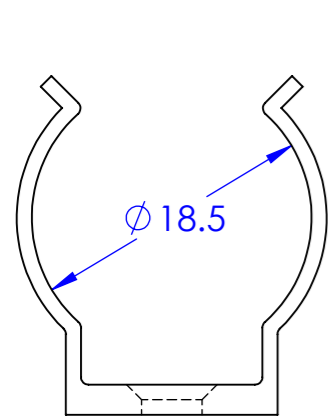

Dimensions

Available Colour Temperatures:
2200K, 2700K, 3000K, 4000K, 6500K

20m Maximum (Powered from One End)

Compatible Accessories

Bracket UA49339

Feeder Cap UA49339

Clip UA49436

End Cap UA49447

TOLERANCES:
DIMENSIONS IN MM
UNLESS OTHERWISE STATED

DIMENSIONS +/- 0.5mm
ANGLE +/- 0.5°

SHEET SIZE: A3
SCALE: 2:1

CUSTOMER: ENTER CUSTOMER
JOB REFERENCE: ENTER CRM#
QTY: ENTER QUANTITY

REQUIRED DATE: ENTER DATE
DELIVERY METHOD: ENTER METHOD