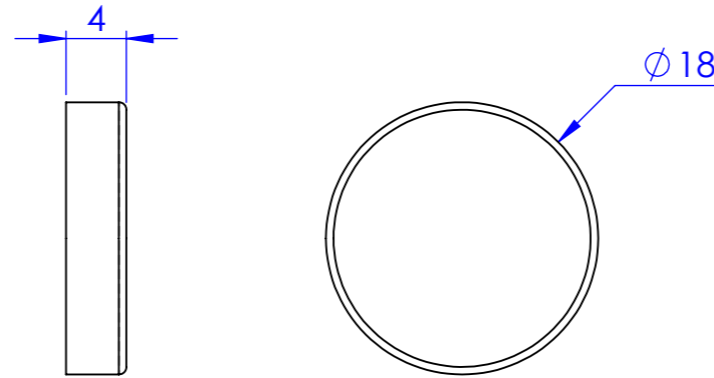

Dimensions

Available Colour Temperatures:
2200K, 2700K, 3000K, 4000K, 6500K

20m Maximum (Powered from One End)

Compatible Accessories

Bracket UA49339

Feeder Cap UA49339

Clip UA49436

End Cap UA49447

TOLERANCES:
DIMENSIONS IN MM
UNLESS OTHERWISE STATED

DIMENSIONS +/- 0.5mm
ANGLE +/- 0.5°

SHEET SIZE: A3
SCALE: 2:1

CUSTOMER: ENTER CUSTOMER
JOB REFERENCE: ENTER CRM#
QTY: ENTER QUANTITY

REQUIRED DATE: ENTER DATE
DELIVERY METHOD: ENTER METHOD