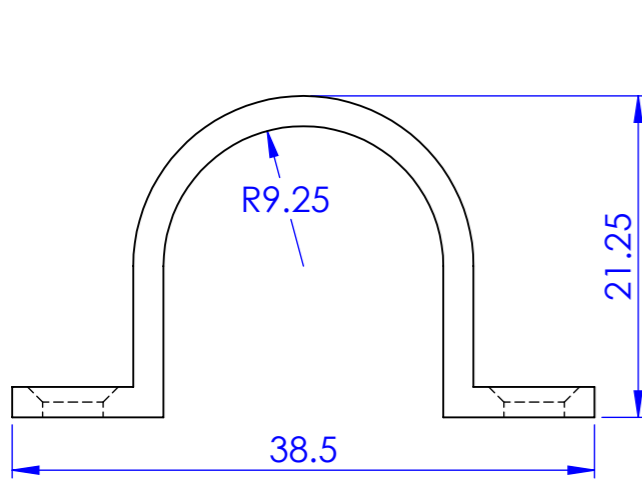

Dimensions

Available Colour Temperatures:
2200K, 2700K, 3000K, 4000K, 6500K

20m Maximum (Powered from One End)

Compatible Accessories

Bracket UA49339

Feeder Cap UA49339

Clip UA49436

End Cap UA49447

Bend Radii

150mm Minimum Bend Radius

ANY QUERIES OR IF IN DOUBT PLEASE CONTACT THE DESIGNER

unibox

Greengate Industrial Estate, Greenside Way, Middleton,
Manchester, M24 1SW, UK W: www.unibox.co.uk
info@unibox.co.uk
Tel: 0845 277 6000 Fax: 0845 277 6001

TOLERANCES:
DIMENSIONS IN MM
UNLESS OTHERWISE STATED

DIMENSIONS +/- 0.5mm
ANGLE +/- 0.5°

SHEET SIZE: A3
SCALE: 2:1

CUSTOMER: ENTER CUSTOMER
JOB REFERENCE: ENTER CRM#
QTY: ENTER QUANTITY

REQUIRED DATE: ENTER DATE
DELIVERY METHOD: ENTER METHOD