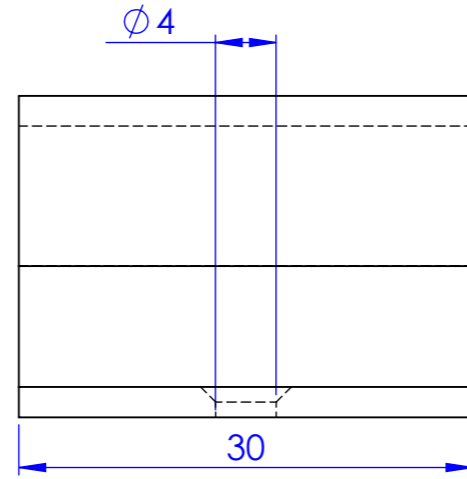

Dimensions

Available Colour Temperatures:
2200K, 2700K, 3000K, 4000K, 6500K

20m Maximum (Powered from One End)

Compatible Accessories

Bracket UA49339

Feeder Cap UA49339

Clip UA49436

End Cap UA49447

TOLERANCES:
DIMENSIONS IN MM
UNLESS OTHERWISE STATED

DIMENSIONS +/- 0.5mm
ANGLE +/- 0.5°

SHEET SIZE: A3
SCALE: 2:1

CUSTOMER: ENTER CUSTOMER
JOB REFERENCE: ENTER CRM#
QTY: ENTER QUANTITY

REQUIRED DATE: ENTER DATE
DELIVERY METHOD: ENTER METHOD