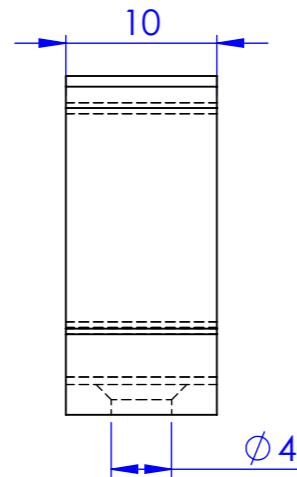

Dimensions

Available Colour Temperatures:
2200K, 2700K, 3000K, 4000K, 6500K

20m Maximum (Powered from One End)

Compatible Accessories

Bracket UA49339

Feeder Cap UA49339

Clip UA49436

End Cap UA49447

TOLERANCES:
DIMENSIONS IN MM
UNLESS OTHERWISE STATED

DIMENSIONS +/- 0.5mm
ANGLE +/- 0.5°

SHEET SIZE: A3
SCALE: 2:1

CUSTOMER: ENTER CUSTOMER
JOB REFERENCE: ENTER CRM#
QTY: ENTER QUANTITY

REQUIRED DATE: ENTER DATE
DELIVERY METHOD: ENTER METHOD