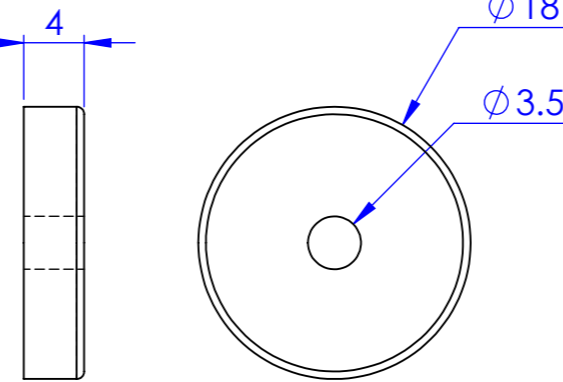

Dimensions

Available Colour Temperatures:
2200K, 2700K, 3000K, 4000K, 6500K

20m Maximum (Powered from One End)

Compatible Accessories

Bracket UA49339

Feeder Cap UA49339

Clip UA49436

End Cap UA49447

TOLERANCES:
DIMENSIONS IN MM
UNLESS OTHERWISE STATED

DIMENSIONS +/- 0.5mm
ANGLE +/- 0.5°

SHEET SIZE: A3
SCALE: 2:1

CUSTOMER: ENTER CUSTOMER
JOB REFERENCE: ENTER CRM#
QTY: ENTER QUANTITY

REQUIRED DATE: ENTER DATE
DELIVERY METHOD: ENTER METHOD