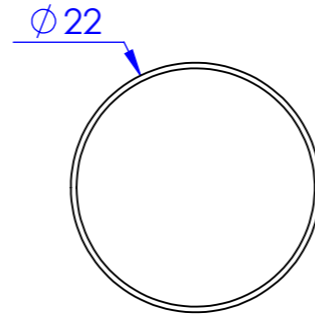

Available Colour Temperatures:
2200K, 2700K, 3000K, 4000K, 6500K

2m Maximum (Powered from One End)

Compatible Accessories

Feeder Cap UA49340

End Cap UA49341

Bend Radii

150mm Minimum Bend Radius

Clip UA49436

TOLERANCES:
DIMENSIONS IN MM
UNLESS OTHERWISE STATED

DIMENSIONS +/- 0.5mm
ANGLE +/- 0.5°

SHEET SIZE: A3
SCALE: 3:2

CUSTOMER: ENTER CUSTOMER
JOB REFERENCE: ENTER CRM#
QTY: ENTER QUANTITY

REQUIRED DATE: ENTER DATE
DELIVERY METHOD: ENTER METHOD