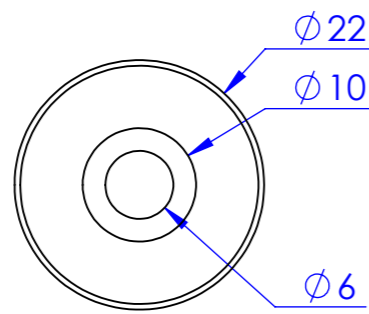

Available Colour Temperatures:
2200K, 2700K, 3000K, 4000K, 6500K

2m Maximum (Powered from One End)

Compatible Accessories

Feeder Cap UA49340

End Cap UA49341

Bend Radii

150mm Minimum Bend Radius

Clip UA49436

TOLERANCES:
DIMENSIONS IN MM
UNLESS OTHERWISE STATED

DIMENSIONS +/- 0.5mm
ANGLE +/- 0.5°

SHEET SIZE: A3
SCALE: 3:2

CUSTOMER: ENTER CUSTOMER
JOB REFERENCE: ENTER CRM#
QTY: ENTER QUANTITY

REQUIRED DATE: ENTER DATE
DELIVERY METHOD: ENTER METHOD